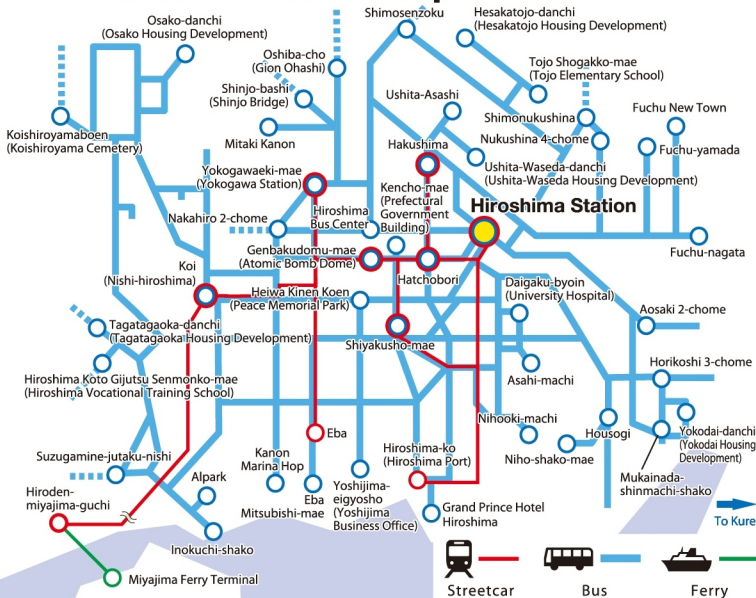

Hiroshima Area Route Map

Kure Area Route Map

Airport Limousine Bus