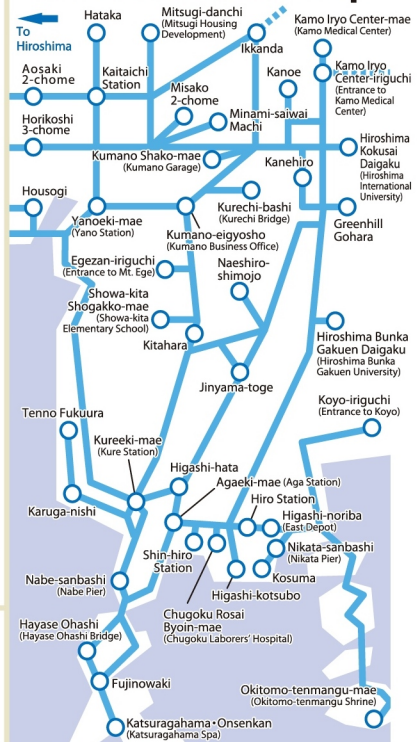

Hiroshima Area Route Map

Kure Area Route Map

Airport Limousine Bus