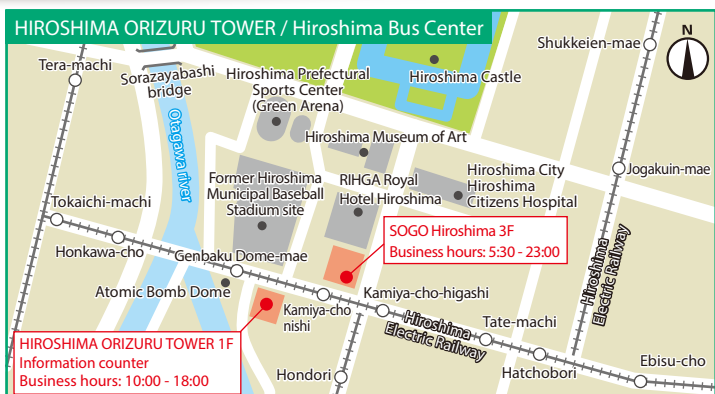

Service Window

Special Bonus for Purchasers

FUN PASS HIROSHIMA

(Coupon Guide Book)

Receive a guide book featuring discount coupons for restaurants in Hiroshima and discount bonuses for sightseeing facilities.