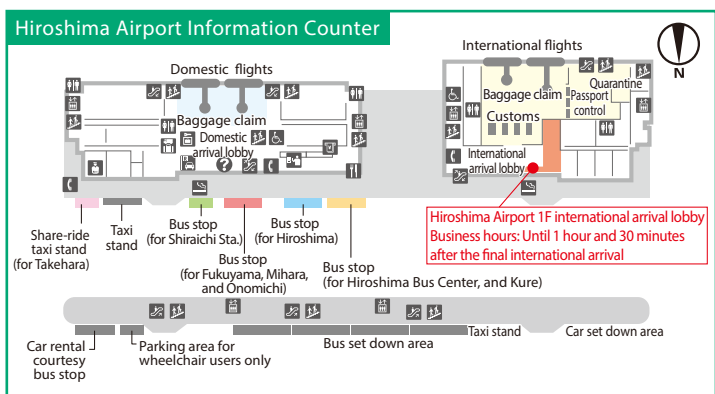

Service Window

Special Bonus for Purchasers

FUN PASS HIROSHIMA

(Coupon Guide Book)

Receive a guide book featuring discount coupons for restaurants in Hiroshima and discount bonuses for sightseeing facilities.