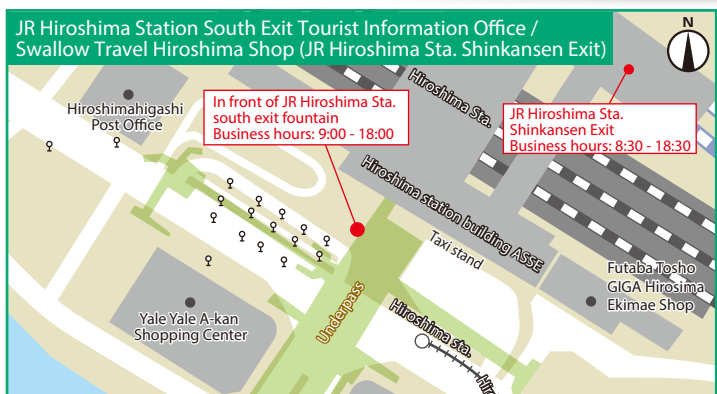

Service Window

Special Bonus for Purchasers

FUN PASS HIROSHIMA

(Coupon Guide Book)

Receive a guide book featuring discount coupons for restaurants in Hiroshima and discount bonuses for sightseeing facilities.