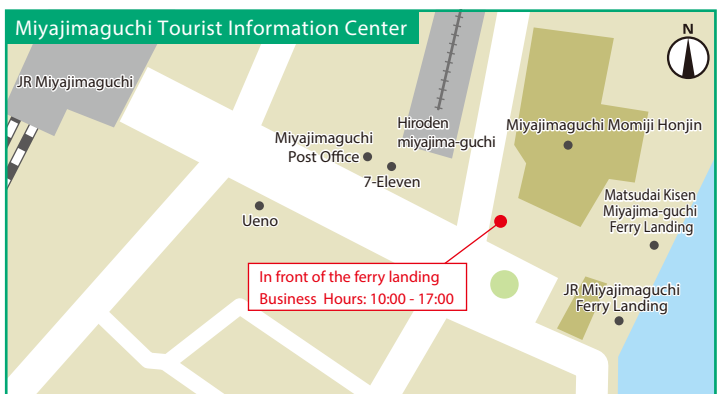

Service Window

Special Bonus for Purchasers

FUN PASS HIROSHIMA

(Coupon Guide Book)

Receive a guide book featuring discount coupons for restaurants in Hiroshima and discount bonuses for sightseeing facilities.