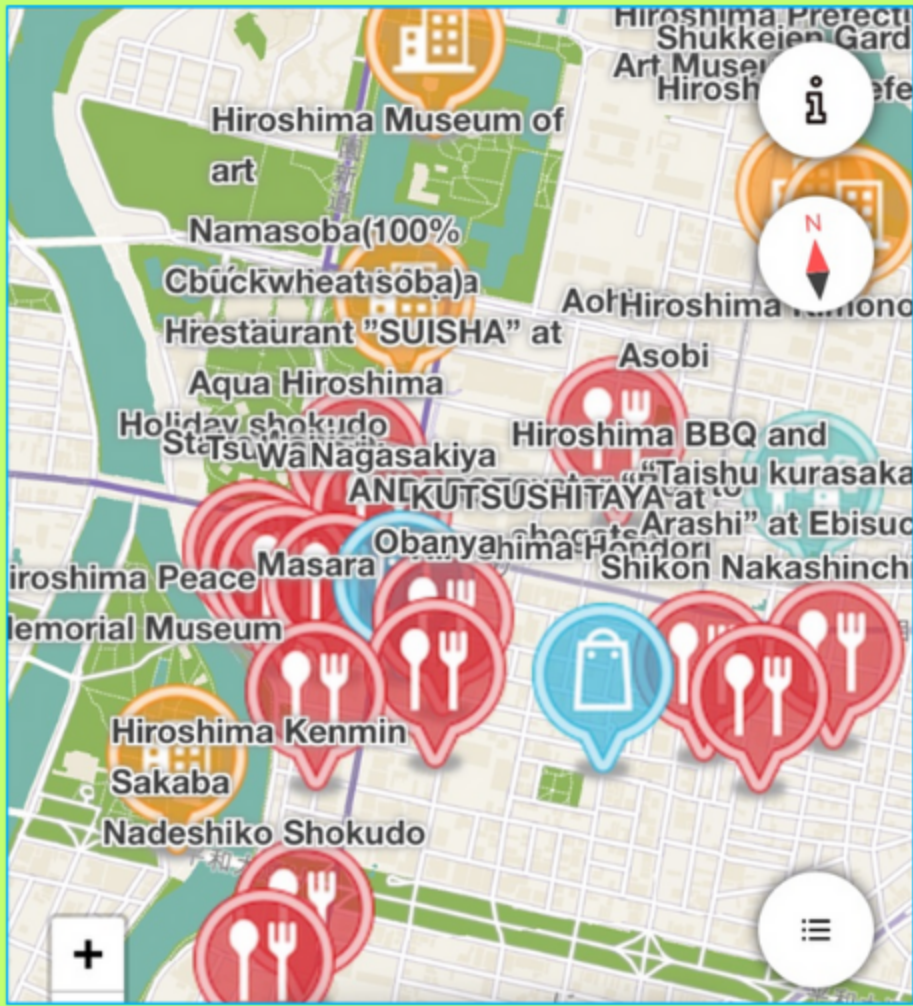

How to use Visit Hiroshima Tourist Pass Special digital coupons

1 A map with pins on shops and facilities with coupons will be displayed.

2

Tap the pin of the store or facility you want to use to display coupon contents at the bottom of the screen. So tap [Use coupon] !

3

Tap [Use] while displaying your "Visit Hiroshima Tourist Pass" and this screen to the clerk or staff !

4

When asked, "Would you like to use a coupon?" click [OK] to finish using !