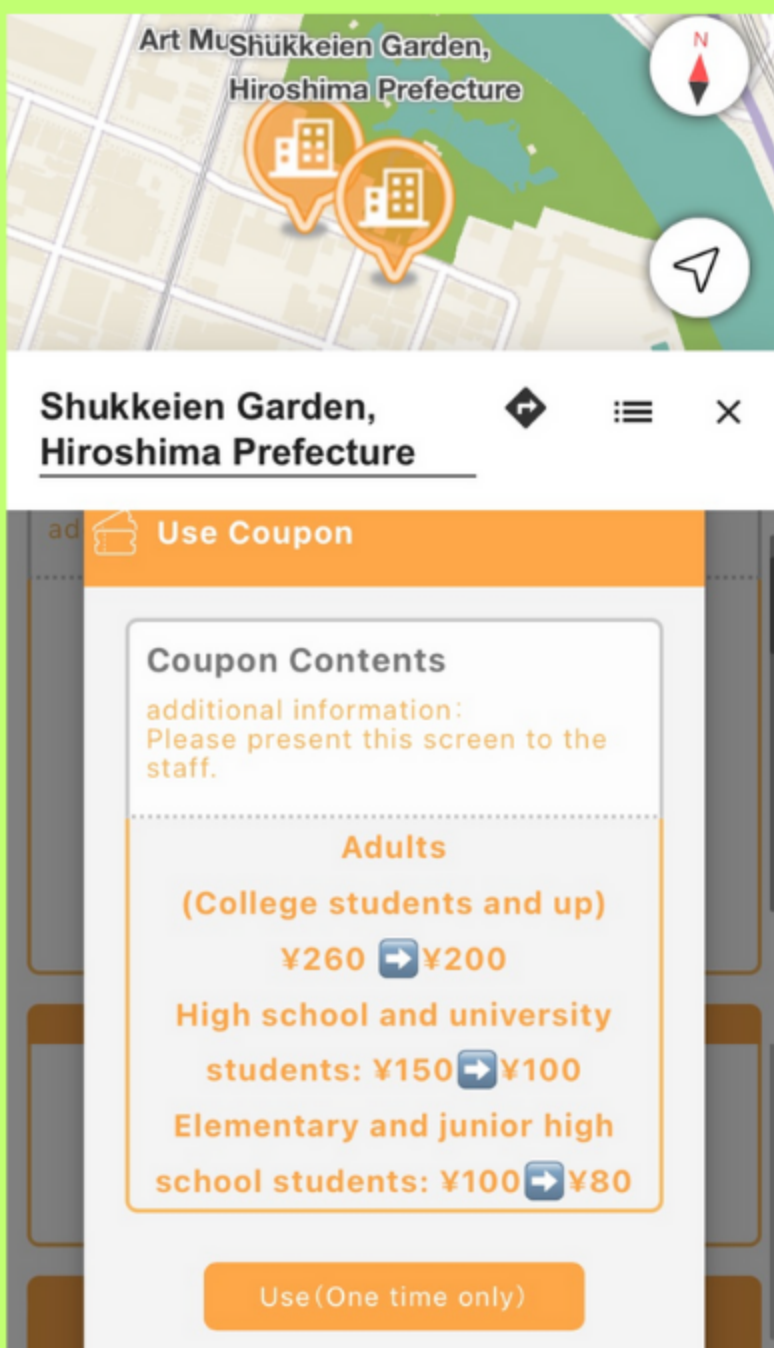

How to use Visit Hiroshima Tourist Pass Special digital coupons

1 A map with pins on shops and facilities with coupons will be displayed.

2

Tap the pin of the store or facility you want to use to display coupon contents at the bottom of the screen. So tap [Use coupon] !

3

Tap [Use] while displaying your "Visit Hiroshima Tourist Pass" and this screen to the clerk or staff !

4

When asked, "Would you like to use a coupon?" click [OK] to finish using !