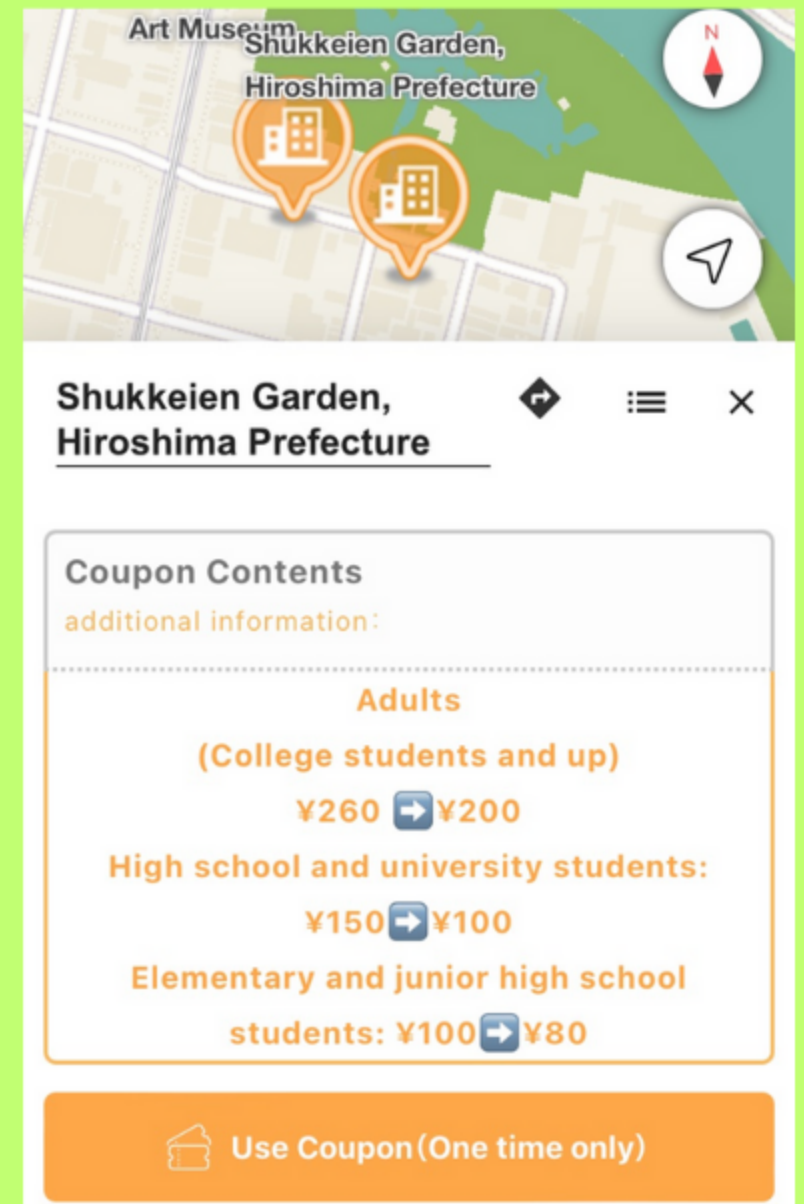

How to use Visit Hiroshima Tourist Pass Special digital coupons

1 A map with pins on shops and facilities with coupons will be displayed.

2

Tap the pin of the store or facility you want to use to display coupon contents at the bottom of the screen. So tap [Use coupon] !

3

Tap [Use] while displaying your "Visit Hiroshima Tourist Pass" and this screen to the clerk or staff !

4

When asked, "Would you like to use a coupon?" click [OK] to finish using !